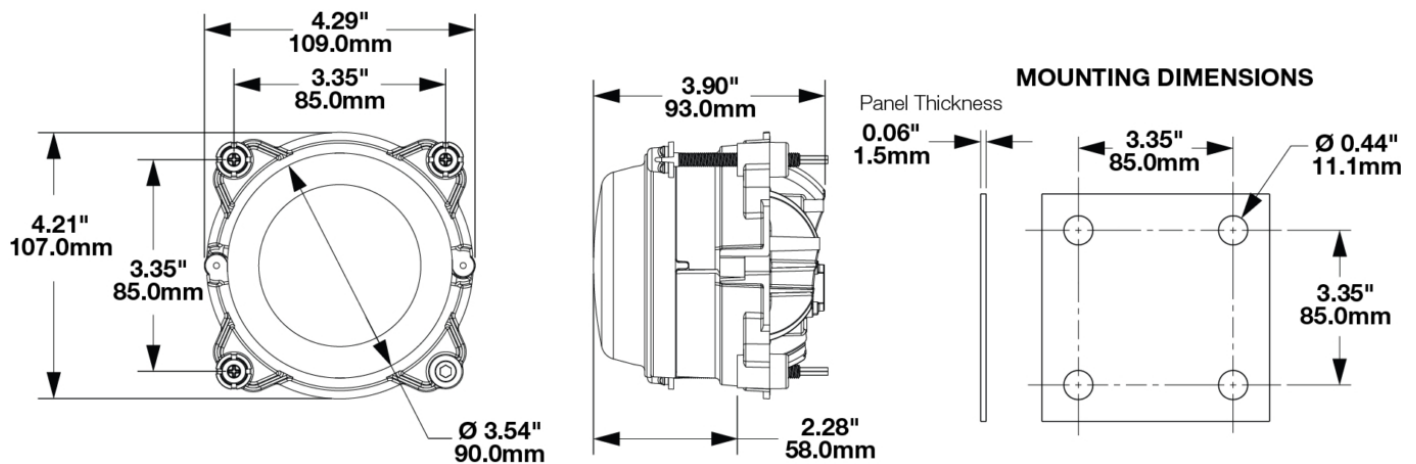

90mm Light 3-Point Mount for 1.5mm Mounting Frame

PRODUCT INFORMATION

Description	90mm Light 3-Point Mount for 1.5mm Mounting Frame
Product Weight	0.20 lbs / 0.09 kgs
Shipping Weight	0.22 lbs / 0.1 kgs
Additional Information	Kit Includes: (x2) Model 93 Mount (x3) Adjuster Rod, 7mm Ball (x3) 7mm Ball Socket (x2) Screw, #4-20

PRODUCT DIMENSIONS

Print date: 2024-08-15

© 2024 J.W. Speaker Corporation • Germantown, WI U.S.A.
www.jwspeaker.com • speaker@jwspeaker.com • 262.251.6660

90mm Light 3-Point Mount for 1.5mm Mounting Frame